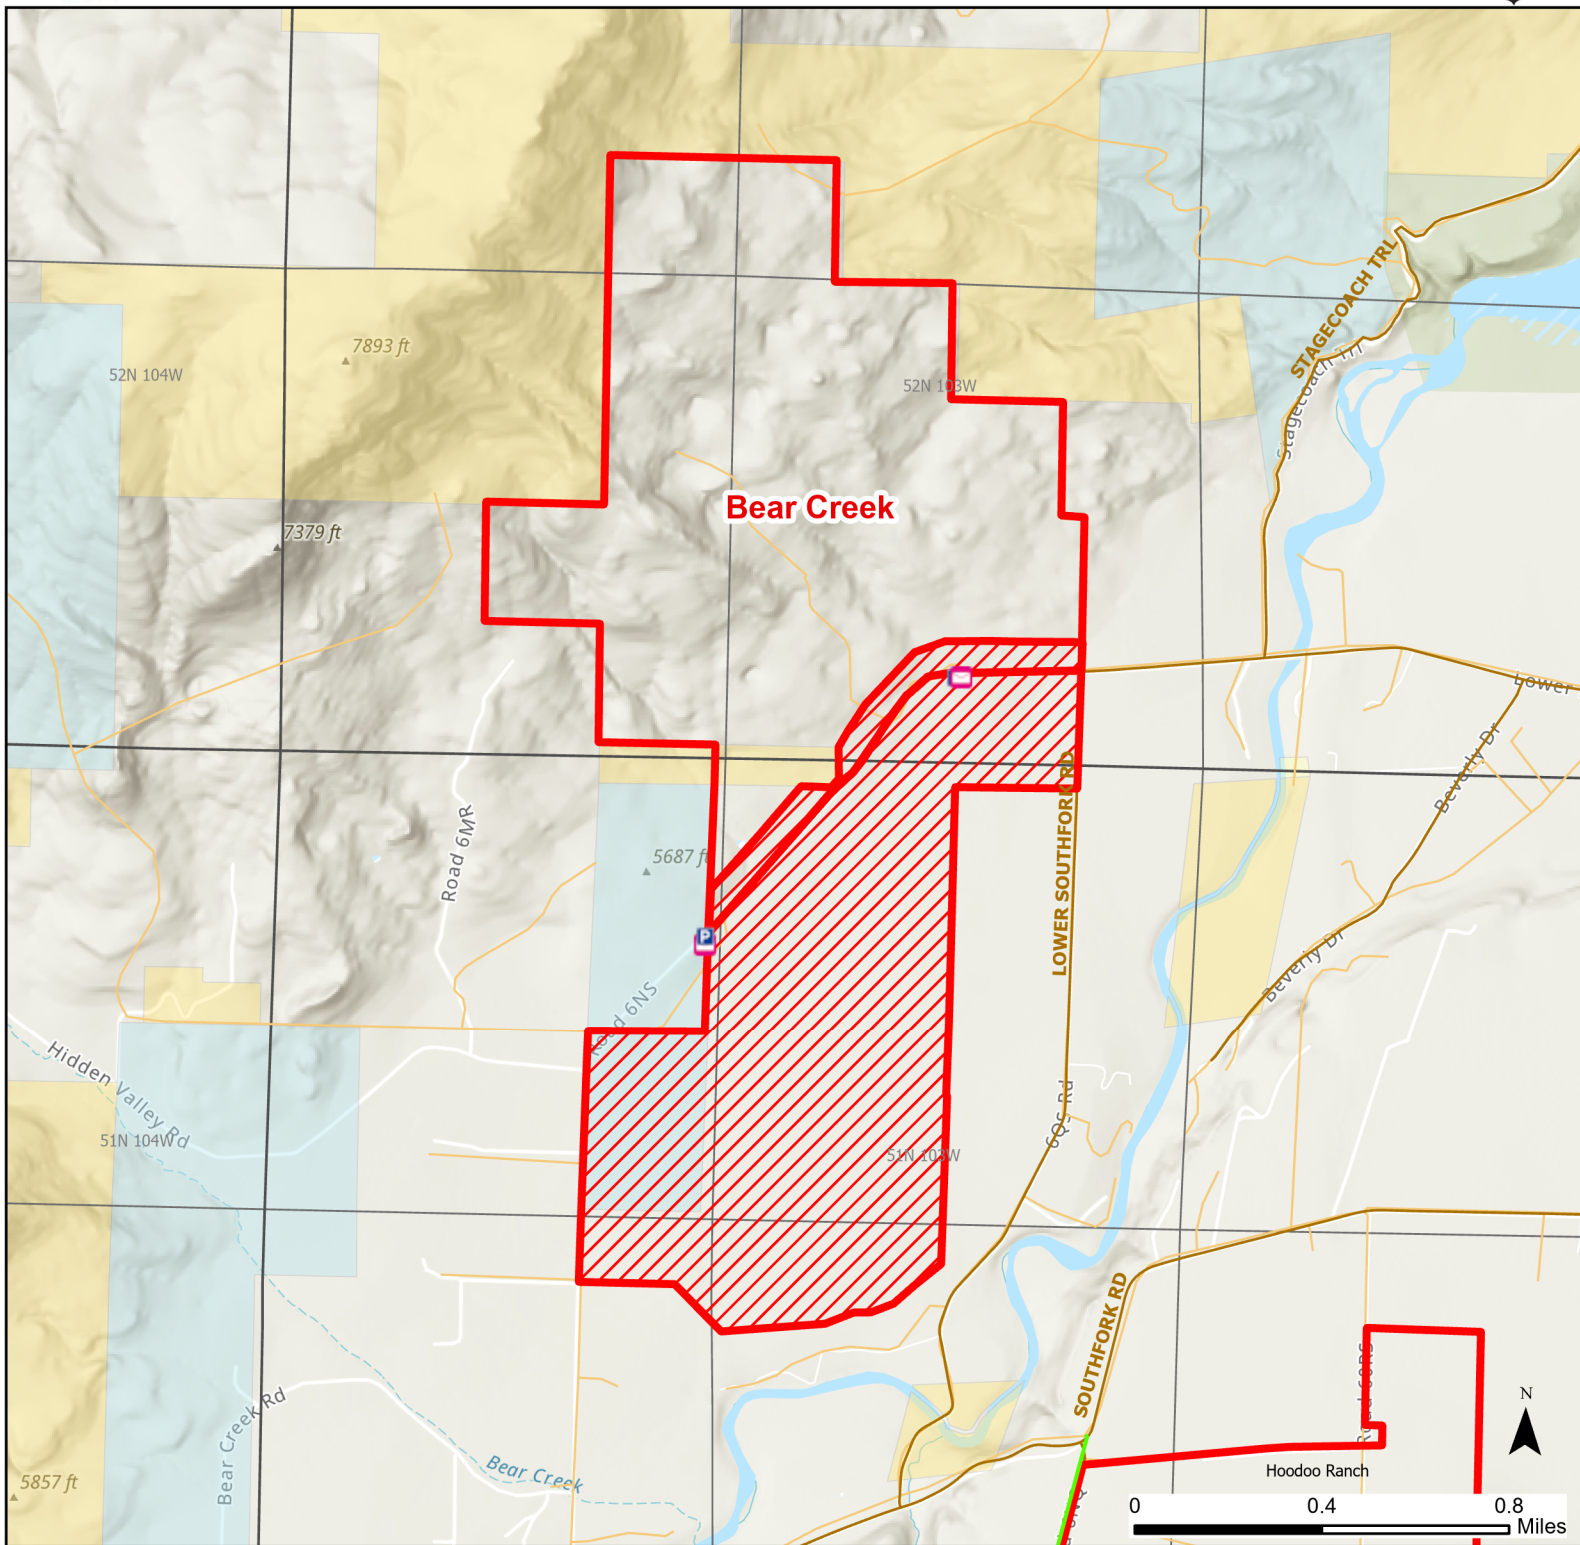

# Bear Creek Hunter Management Area

2023 Hunt  
Season

Parking	Closed Road	Boundary	Limited Range Weapons and Archery	State
Coupon Box	Roads	County Boundaries	Archery Only	DOD
Road Closed	HMA Ownership	Other	CLOSED	BLM
Open Road				Wyoming Game & Fish Dept.
Special Conditions Apply				Forest Service Private

Species allowed to hunt: Antlerless Elk

**See Ranch Rules for More Information and Restrictions**

Hunter Management Area rules apply only to those lands enrolled in the HMA.

This map is for visual use, assistance and general location only, does not represent a survey, and is not to be used for legal conveyance. Hunt Area boundaries are approximate, consult Game and Fish Hunting Regulations for descriptions and restrictions. Access to these private lands for any commercial activity must be gained by contacting the individual landowner(s) directly.